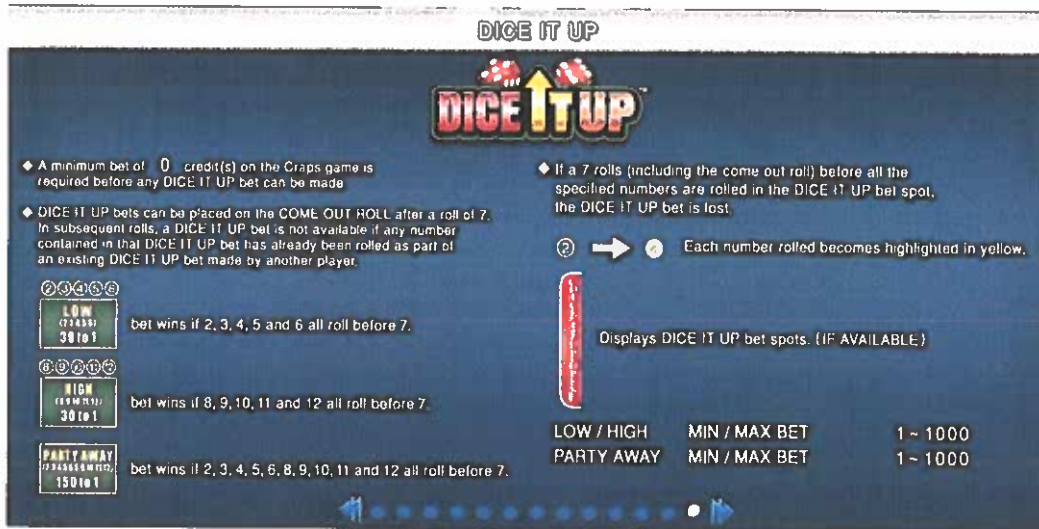

1.2 DICE IT UP GAME RULES

*DICE IT UP is not a Progressive feature.

- A minimum bet (configurable) is required to be placed on the Craps game to bet on DICE IT UP.
- The minimum and maximum bet for the DICE IT UP are also configurable (MIN from 1 to 100 / MAX from 1 to 1000).
- DICE IT UP has 3 bet spots with different winning conditions:
 - LOW bet: wins when LOW NUMBERS (2, 3, 4, 5, 6) are rolled before a roll of 7.
 - PARTY AWAY bet: wins when all number (2, 3, 4, 5, 6, 8, 9, 10, 11, 12) are rolled before a roll of 7.
 - HIGH bet: wins when HIGH NUMBERS (8, 9, 10, 11, 12) are rolled before a roll of 7.
- DICE IT UP bets are lost if a 7 is rolled before all the numbers specified in the winning conditions are rolled.
- The DICE IT UP ODDS are as per below, and are displayed in the Player Terminal and Table Screen.

BET SPOT	ODDS X TO Y (RTP 79%)		ODDS X TO Y (RTP 92%)	
LOW	30	1	34	1
PARTY AWAY	150	1	175	1
HIGH	30	1	34	1